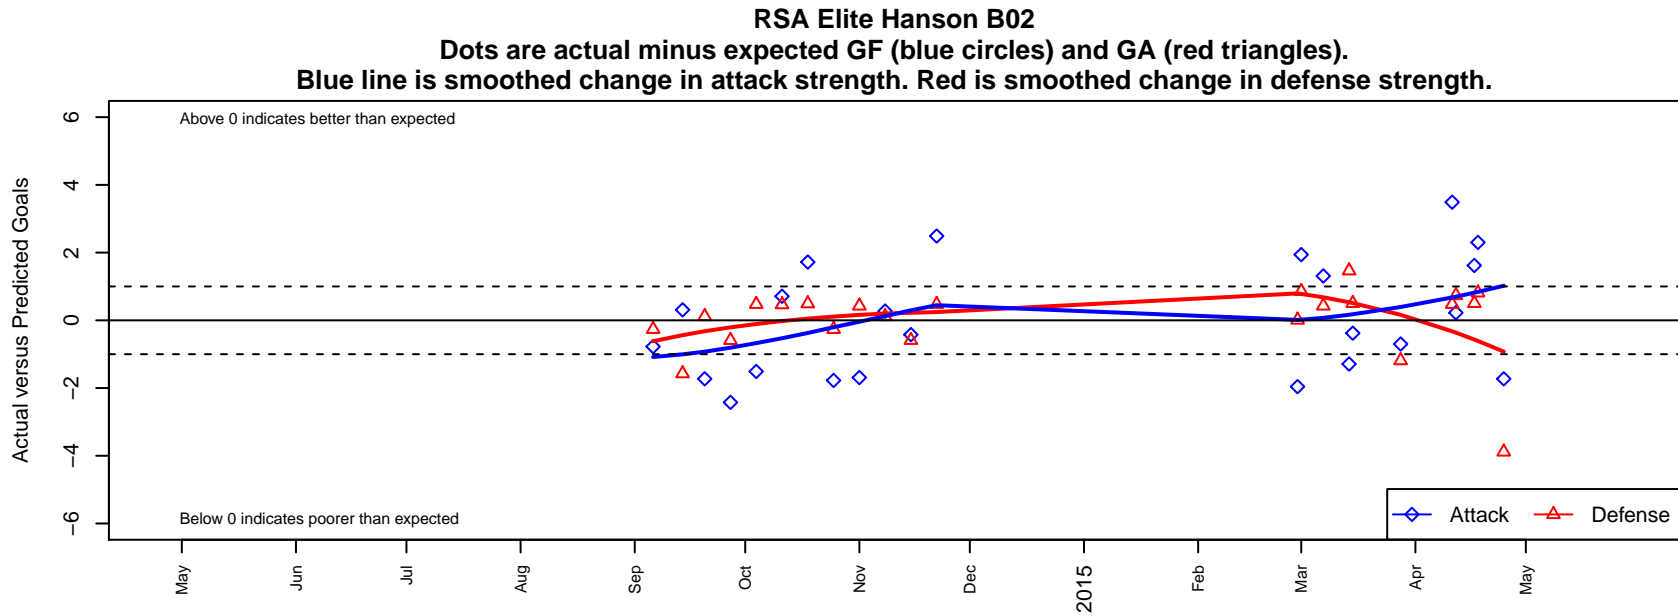

**attack and defense variance (black dot)
relative to other teams
and top 10 in region**

**attack and defense rating
relative to others at age
and all opponents in last 13 months**

RSA Elite Hanson B02

South Hill SC
Puyallup, WA
B02 total strength=332
attack=0.29 defense=0.14
fall league = PSPL Copa U12
spr league = Spr PSPL Copa U12
notes= Hanson 2013, 2014

alt names used:
RSA Elite Hanson BU12
RSA Elite Hanson BU12
RSA ELITE BU12 HANSON ()

Venues played:
2014 PSPL Copa U12
2014 Spr PSPL Copa U12
2014 WA Cup BU12 Silver/Bronze U12