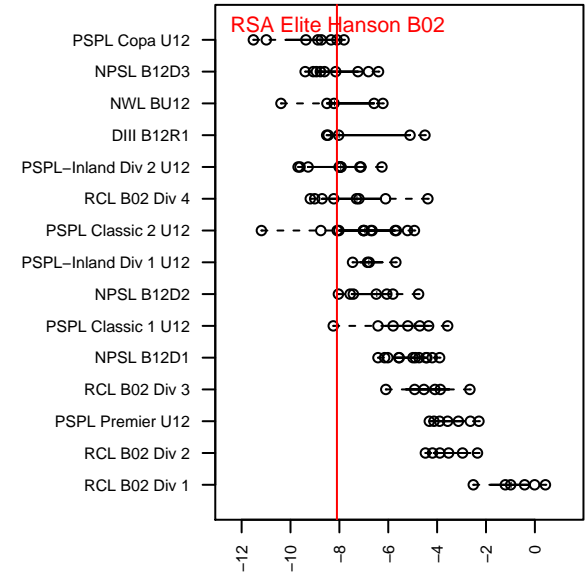

## RSA Elite Hanson B02

South Hill SC  
 Puyallup, WA  
 B02 total strength=332  
 attack=0.29 defense=0.14  
 fall league = PSPL Copa U12  
 spr league = Spr PSPL Copa U12  
 notes= Hanson 2013, 2014

alt names used:  
 RSA Elite Hanson BU12  
 RSA Elite Hanson BU12  
 RSA ELITE BU12 HANSON ()

Venues played:  
 2014 PSPL Copa U12  
 2014 Spr PSPL Copa U12  
 2014 WA Cup BU12 Silver/Bronze U12

**attack and defense variance (black dot)  
relative to other teams  
and top 10 in region**

**attack and defense rating  
relative to others at age  
and all opponents in last 13 months**